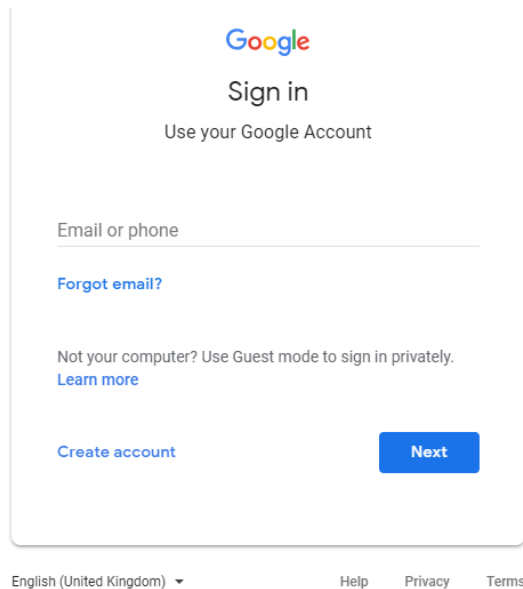

Enrichment Sign Up

Follow these easy steps if you are struggling to sign up for Enrichments.

1. Go to [KAA.org.uk](https://kaa.org.uk) and click KAA online

2. Student must sign in with their KAA username and password.

2a. If you receive this message it is because you have signed in with a different user name and password! This will not allow you to sign up, as you have to be a member of the academy to access KAA online.