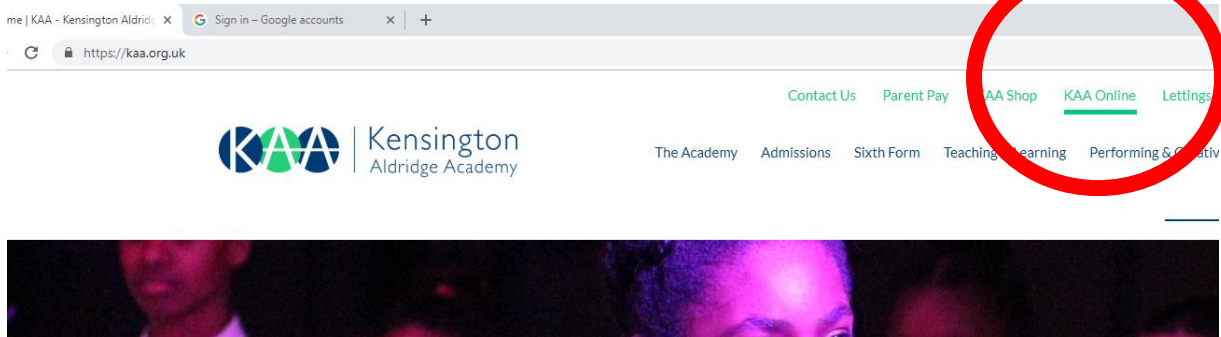

Enrichment Sign Up

Follow these easy steps if you are struggling to sign up for Enrichments.

1. Go to [KAA.org.uk](https://kaa.org.uk) and click KAA online

2. Student must sign in with their KAA username and password.

2a. If you receive this message it is because you have signed in with a different user name and password! This will not allow you to sign up, as you have to be a member of the academy to access KAA online.